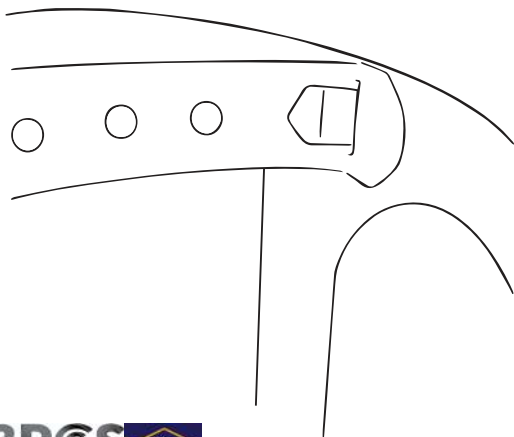

# HOW TO USE THE ECO STAYSAFE SHIELD

The Eco Staysafe Shield fastens at the back using the slots and tabs to fit to your head size

The foreheadstrap fits into the slots at the front of the visor using the tabs

There are two settings, one for use with glasses and one for without

<http://www.eco-staysafe-shield.co.uk/>

<https://ecotogofoodpacks.co.uk>

Tel:03300582927

Instagram:ecotogofoodpack

Twitter: Eco to go food packs