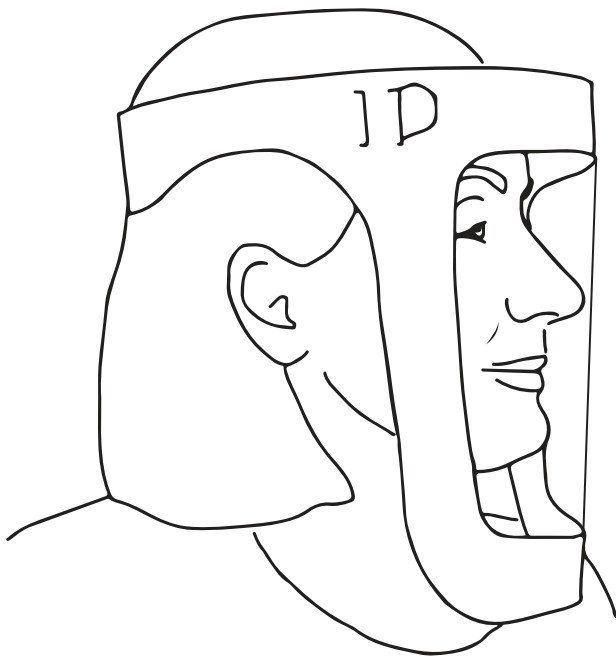

# HOW TO USE THE ECO STAYSAFE SHIELD

The Eco Staysafe Shield fastens at the back using the slots and tabs to fit to your head size

The foreheadstrap fits into the slots at the front of the visor using the tabs