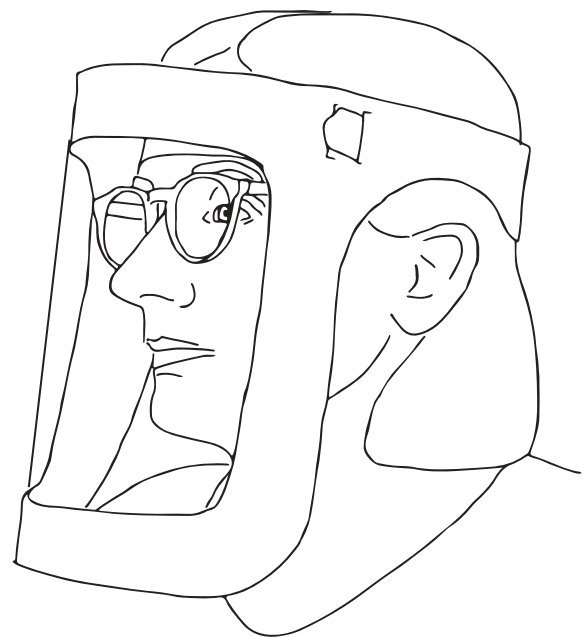

# HOW TO USE THE ECO STAYSAFE SHIELD

The Eco Staysafe Shield fastens at the back using the slots and tabs to fit to your head size

The foreheadstrap fits into the slots at the front of the visor using the tabs